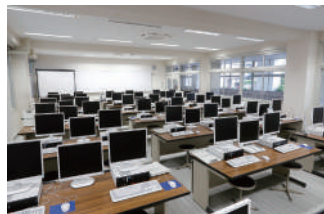

Facilities and equipment which retain a dignified appearance starting with the Memorial Auditorium

The main gate

North Building for high school

South Building for junior high school

Kengaku-no-niwa
(garden of the school's establishment)

Auditorium (gymnasium)

Yuho-kan (for martial arts)

Hakurin-kan
(for table tennis / dance studio)

A playground

A dining hall

Manners' room

Information-processing and
Computer Room

Multipurpose Room